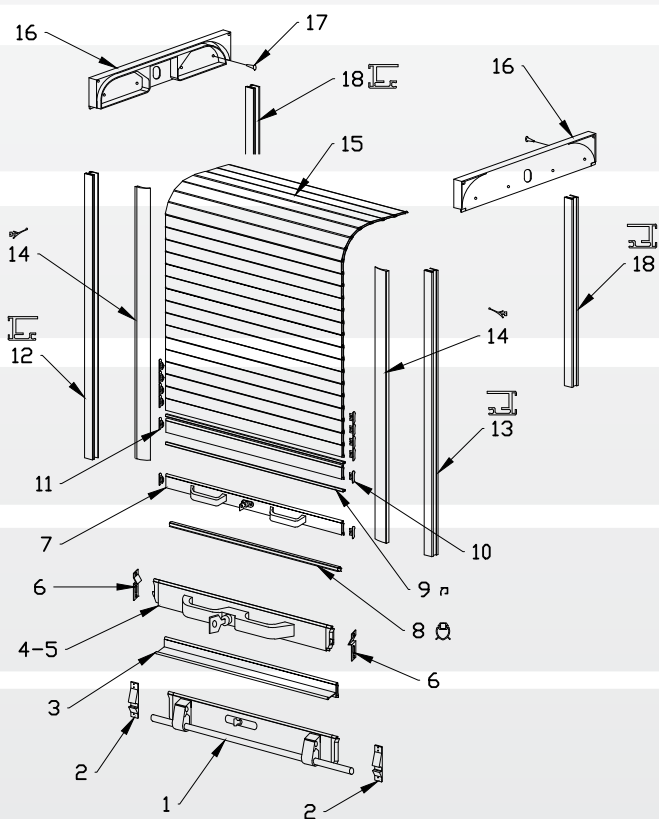

### EXPLODED VIEW

Pos.	Description	Code
1	barlock with key	70180.00
2	aglas ( block )	7006
3	shutter's grasp profile	70169.00
4	closing with key	7101
5	closing without key	7102
6	aglas ( block )	7006
7	closing with handles	70189.00
8	little rubber leaf	7007
9	middle rubber	7023
10	right sliding block	7010
11	left sliding block	7025
12	left side guide	70200.01.01
13	right side guide	70200.01.02
14	rubber seal	7026
15	little shutter's profile	7024
16	upper guide	70200.01.04
17	fixing screws	70134.11
18	rear guide	70200.01.03
19	lateral plastic curve A	70200.02.01
20	lateral plastic curve B	70200.02.02

### EXPLODED VIEW

Pos.	Description	Code
1	barlock with key	70180.00
2	aglas ( block )	7006
3	shutter's grasp profile	70169.00
4	closing with key	7101
5	closing without key	7102
6	aglas ( block )	7006
7	closing with handles	70189.00
8	little rubber leaf	7007
9	middle rubber	7023
10	right sliding block	7010
11	left sliding block	7025
12	left side guide	70200.01.01
13	right side guide	70200.01.02
14	rubber seal	7026
15	little shutter's profile	7024
16	lateral double plastic curve	70200.02.00
17	fixing screws	70134.11
18	rear guide	70200.01.03